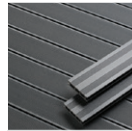

The German made UPM ProFi Terra has good non-slip properties whether wet or dry. Unlike stone or ceramic tiles, UPM ProFi Terra feels warm to the touch and being splinter free is ideal for bare feet.

The decking system is easy to install and requires no special tools. Due to its closed surface, and unlike traditional composite deckings, UPM ProFi Terra may be installed with zero degree incline. The reversible profile enables creative deck designs and the installation system has been designed for ease, speed and a perfect finish.

designed made in FINLAND GERMANY

COLOURS*

Black

Grey

Brown

PROFILE

COMPONENTS

Reversible two sided profile.