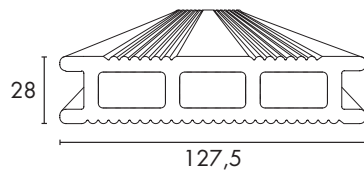

designed made in FINLAND GERMANY

COLOURS*

Black

Grey

Brown

PROFILE

COMPONENTS

Reversible two sided profile.