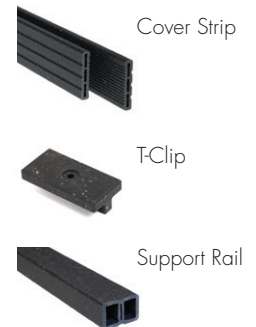

designed made in FINLAND GERMANY

COLOURS*

Black

Grey

Brown

PROFILE

COMPONENTS

Reversible two sided profile.