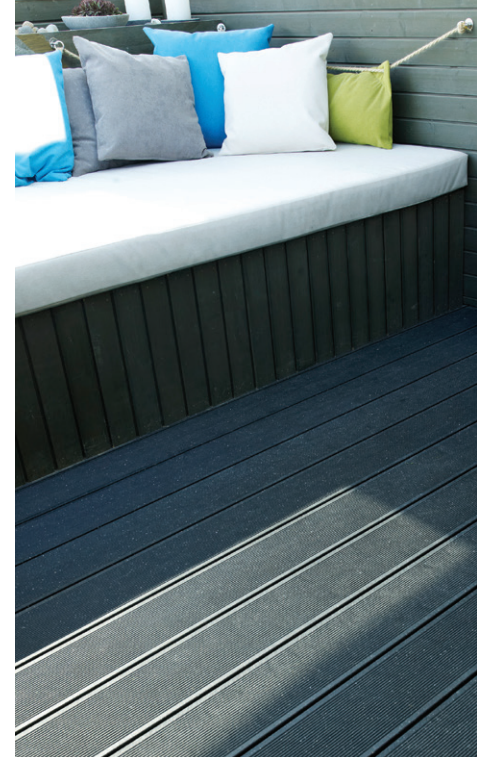

Splinter free, warm to touch.

Recycled and recyclable.

Easy care decking at home

The superior stain resistant and non-brushed surface of UPM Terra ensures very low maintenance. Unlike wood and many other composite deckings, wine, oil and other liquid spills are not readily absorbed and can be easily cleaned. When the spring comes, the decking requires no sanding, varnishing or painting etc. Normally periodic cleaning with water and a brush is all that is needed.

The German made UPM ProFi Terra has good non-slip properties whether wet or dry. Unlike stone or ceramic tiles, UPM ProFi Terra feels warm to the touch and being splinter free is ideal for bare feet.

The decking system is easy to install and requires no special tools. Due to its closed surface, and unlike traditional composite deckings, UPM ProFi Terra may be installed with zero degree incline. The reversible profile enables creative deck designs and the installation system has been designed for ease, speed and a perfect finish.

UPM ProFi Terra is a member of the UPM ProFi next generation wood plastic composite (WPC) product family. It has a high recycled content and does not contain PVC or any harmful chemicals. The main raw materials are recycled paper fibres and plastics from self-adhesive label waste. By giving these materials a second life as high performance composites, thousands of tonnes of land-fill and waste incineration are saved each year.