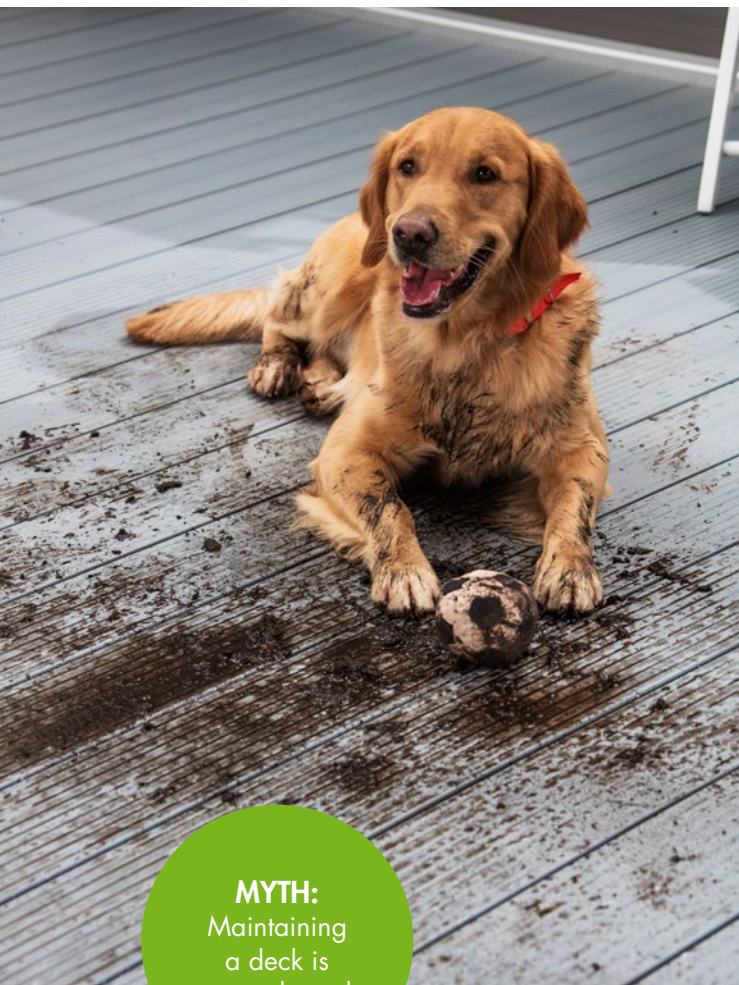

## DESIGNED FOR EASY OUTDOOR LIVING

Life outdoors should be special: whether relaxing or working, celebrating or just living.

Whether for residential or harder wearing public decking, UPM ProFi's double protection technology ensures a stain resistant surface and an ultra-durable core.

UPM ProFi Deck is designed to be ultra low maintenance: no sanding, oiling or varnishing is needed. However, as with any outdoor flooring surface, periodic cleaning and correct care is needed to ensure that the deck retains its beauty for many years. \*

**MYTH:**  
Maintaining a deck is too much work.

UPM ProFi Deck is designed for EASY OUTDOOR LIVING.

*"We are very pleased with our UPM ProFi decking. It feels warm and natural to bare feet and it does not splinter like wood. The composite decking can be washed so clean that one can walk on it with socks. We would not have built such a big terrace from a material which requires constant and heavy maintenance."*