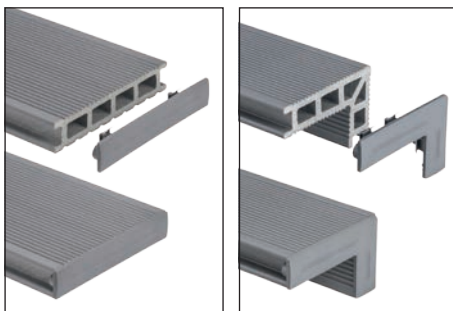

## gives final touch to your decking

10<sup>years</sup> of UPM ProFi  
Design & Performance

designed in **FINLAND**  
made in **GERMANY**

**UPM ProFi Deck 150 End Cap and  
UPM ProFi Rail Step End Cap**

UPM ProFi's complete installation system has been supplemented with a new product that allows the terrace to be finished beautifully quickly. In addition to the traditional **UPM ProFi Cover Strip** and the **UPM ProFi Rail Step**, an alternative is now the **End Cap**. UPM ProFi's patented **End Caps** have a unique locking system that ensures a life time connection.

### End Caps to make your decking look perfect!

- Simple alternative to Cover Strip and Rail Step edging
- Elegant solution for keeping small animals and dirt out of hollow chambers
- Patented locking system to ensure the End Cap remains fixed for the life of the deck
- Made with the same advanced composite material as the deck boards ensuring similar uv resistance and weathering
- In-built ventilation feature allowing condensation/water to drain
- For normal UPM ProFi Deck 150 decking boards and for Rail Step
- Available in 6 colours

# UPM ProFi Heating Cable

to keep your deck warm, comfortable and safe

10<sup>years</sup> of WPC  
technology

UPM ProFi Deck's high impact resistant hollow structure enables intelligent deck design. UPM ProFi Heating Cables can be installed inside the boards to keep the deck warm.